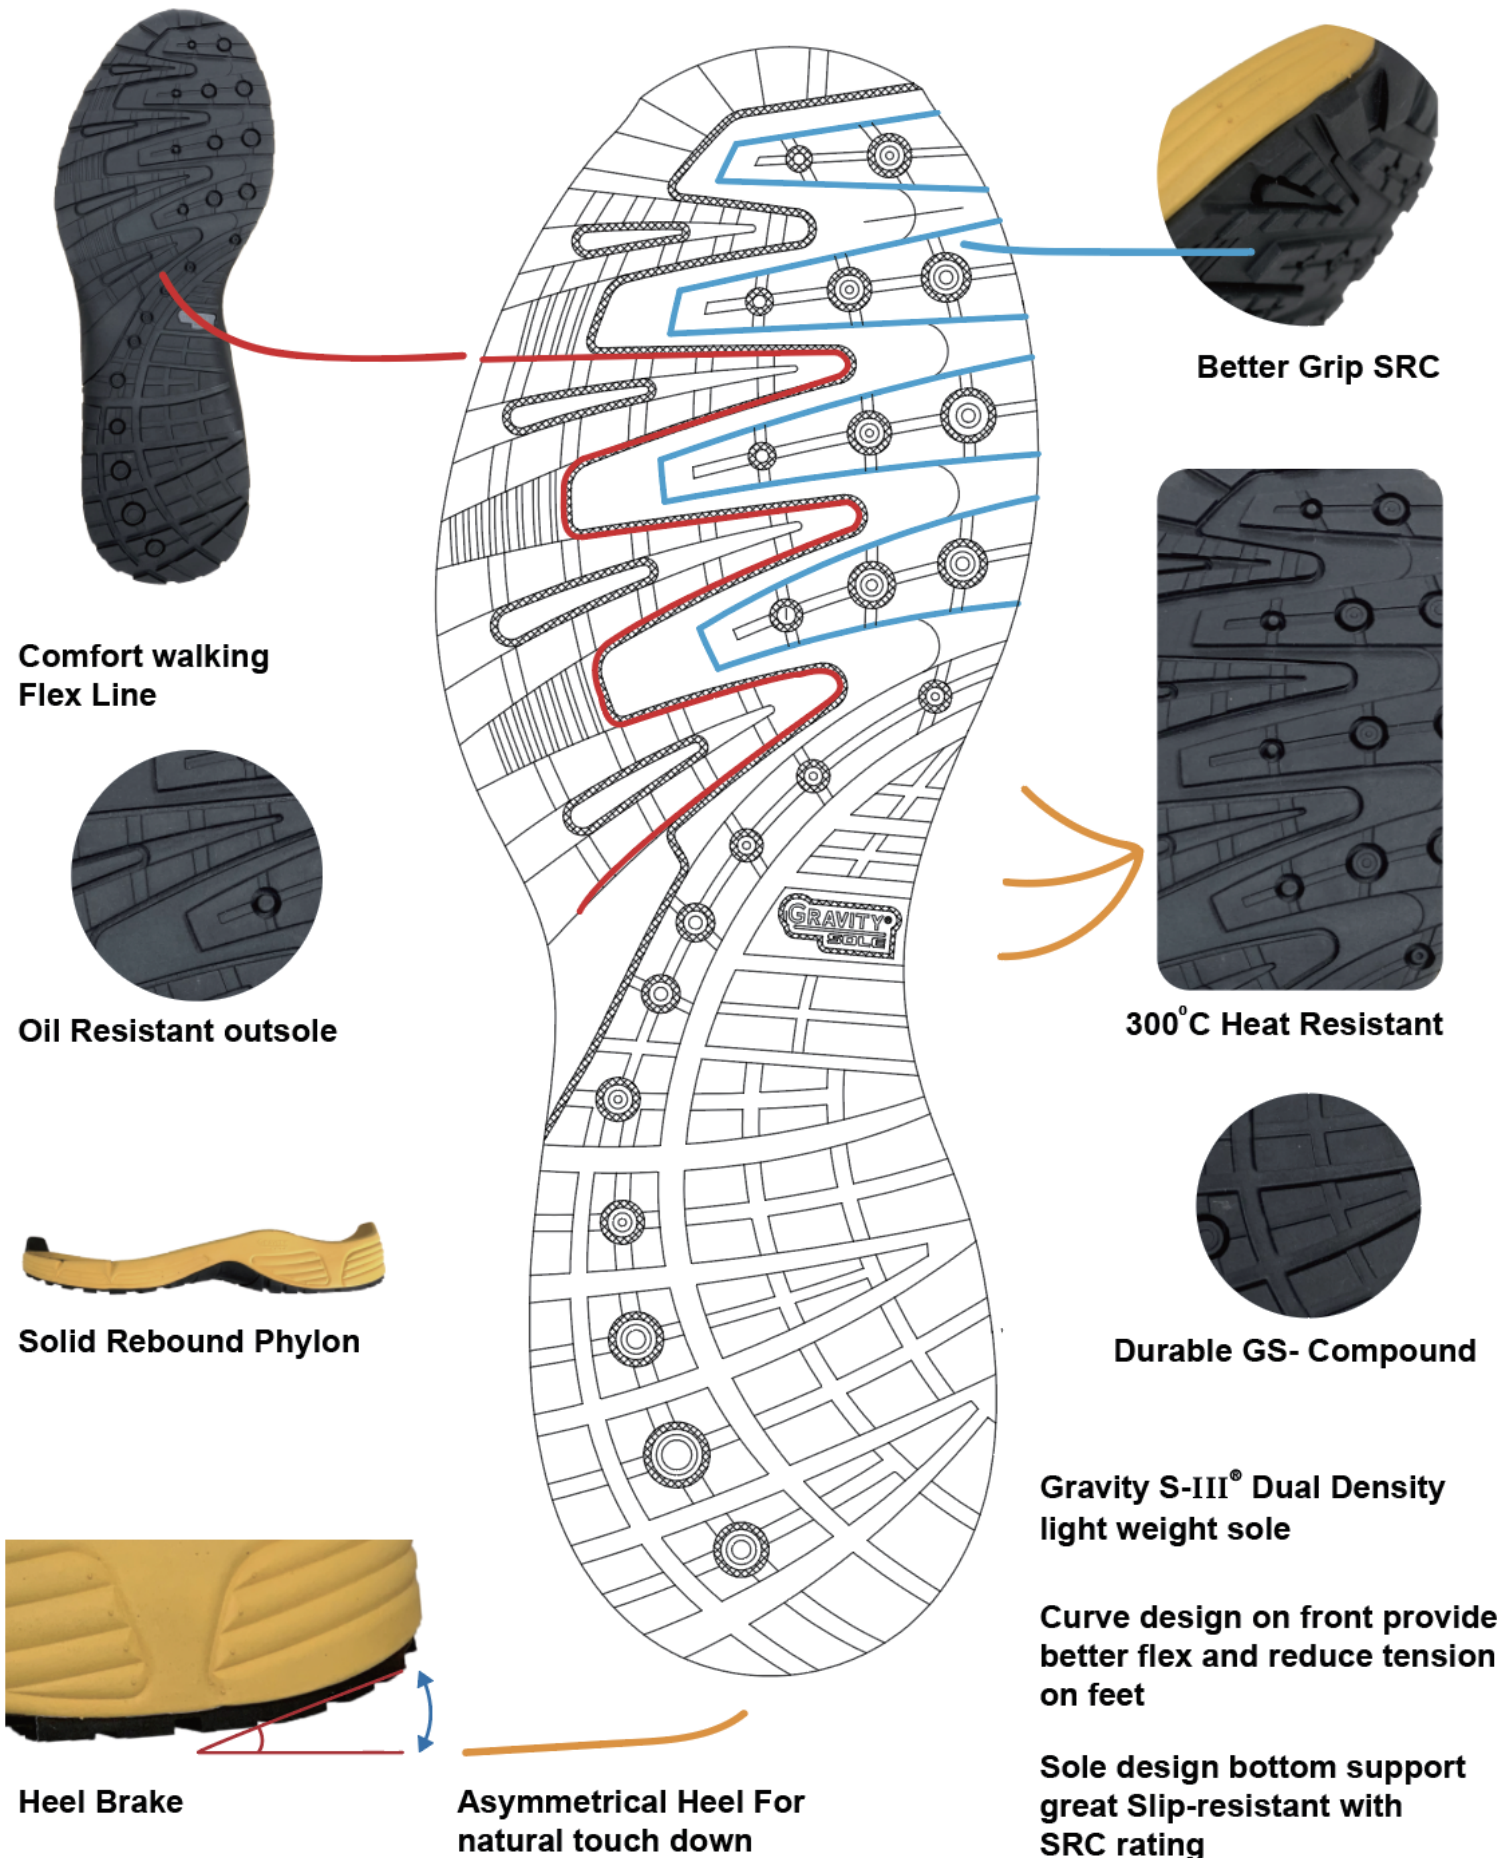

# Gravity G-Sport III<sup>®</sup>

Comfort walking  
Flex Line

Oil Resistant outsole

Solid Rebound Phylon

Heel Brake

Asymmetrical Heel For  
natural touch down

Better Grip SRC

300°C Heat Resistant

Durable GS- Compound

Gravity S-III<sup>®</sup> Dual Density  
light weight sole

Curve design on front provide  
better flex and reduce tension  
on feet

Sole design bottom support  
great Slip-resistant with  
SRC rating